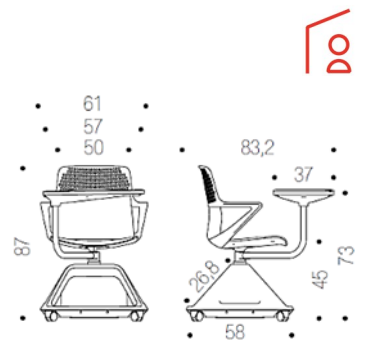

ROVER EVO

Compliance certificate with UNI EN 16139:2013, level 1°.

Compliance certificate with UNI EN 1729 1-2:2016.