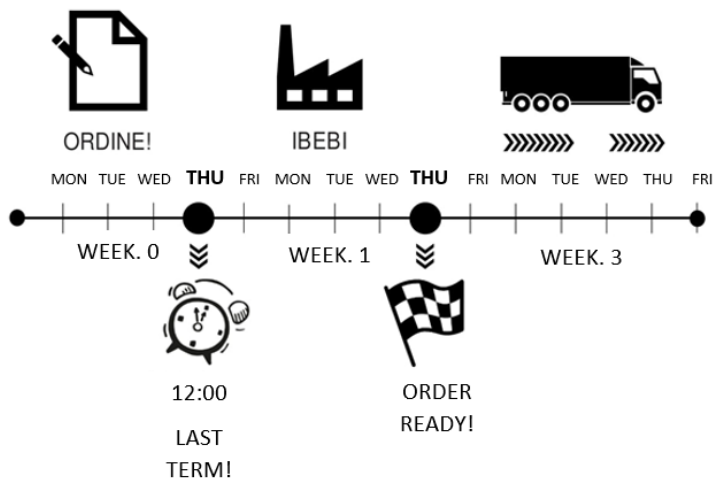

Thermo-injection grey polypropylene (PP) shell (100% recyclable)

Large storage space (30 liters) in the base to accommodate suitcases, bags and students. In the side there are 2 bottle-holders.

Large writing tablet of size 57x37 cm, the largest in its category, swivel on itself and all around the 360° seat, allowing the use also to left-handed users.

The large surface can comfortably support books and A4 (or more) sheets, notebooks and tablets (up to 76 Kg)

Equipped with two grooves for vertical

Polypropylene (PP) seat
Grey C
Orange M
Grey L

Fast Delivery

Quantity and colour to be verified at the moment of the order.
Available only for chair with grey plastic seat and not upholstered.

ROVER EVO

Compliance certificate with UNI EN 16139:2013, level 1°.

Compliance certificate with UNI EN 1729 1-2:2016.